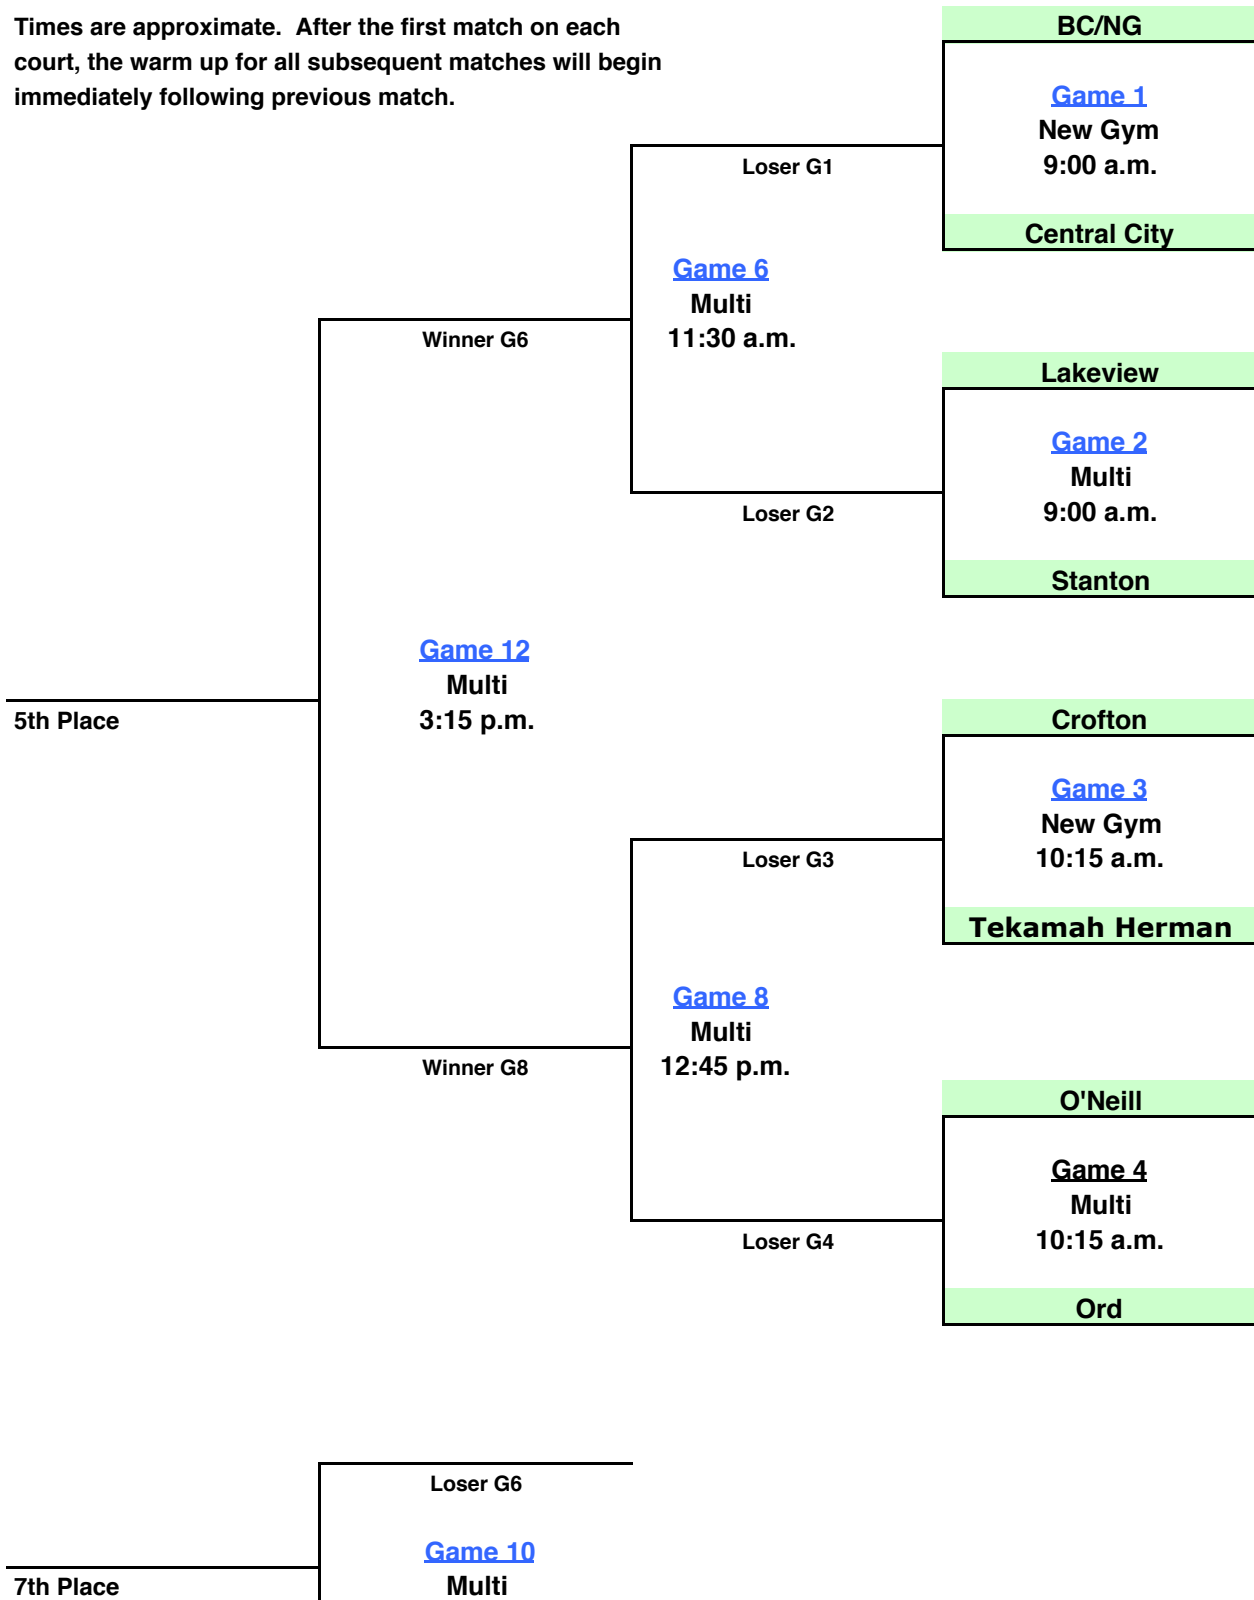

**BOONE CENTRAL VOLLEYBALL INVITATIONAL: SATU**

Times are approximate. After the first match on each court, the warm up for all subsequent matches will begin immediately following previous match.

**2:00 p.m.**

**Loser G8**

**JRDAY, SEPTEMBER 9th, 2017**

Team on top of the bracket will  
be designated as the home team

**Wayne**

**Loser G7**

**BOONE CENTRAL VOLLEYBALL INVITATIONAL: SATURDAY, SEPTEMBER 10th, 2016**

Times are approximate. After the first match on each Boone Central/Newman Grove court, the warm up for all subsequent matches will begin immediately following previous match.

Team on top of the bracket will be designated as the home team