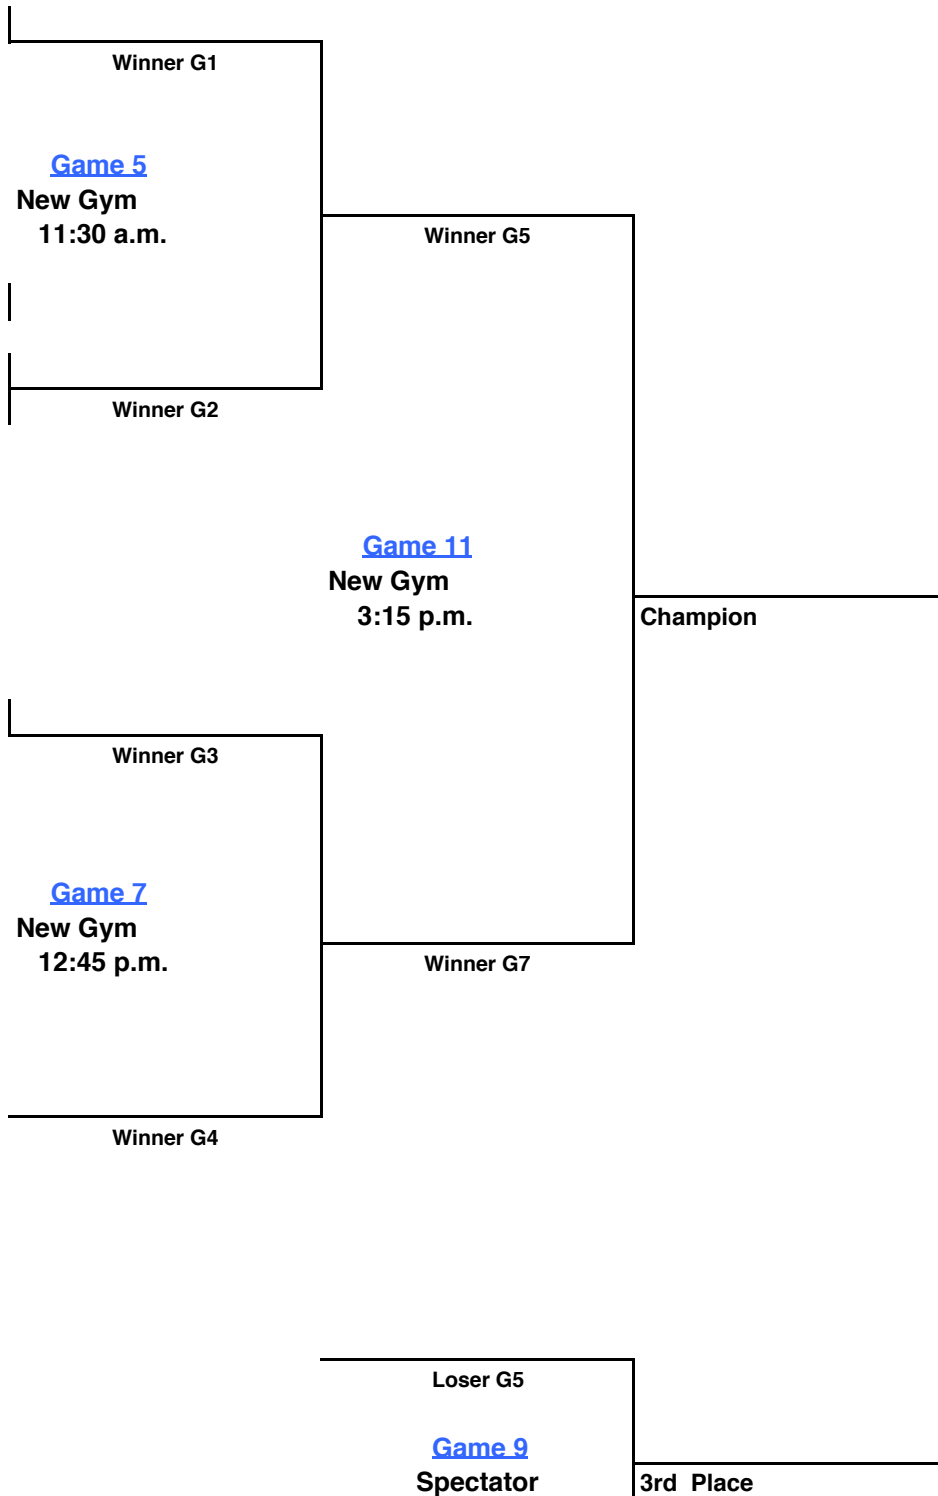

**BOONE CENTRAL VOLLEYBALL INVITATIONAL: SATU**

Times are approximate. After the first match on each court, the warm up for all subsequent matches will begin immediately following previous match.

**2:00 p.m.**

**Loser G8**

**JRDAY, SEPTEMBER 9th, 2017**

Team on top of the bracket will  
be designated as the home team

**Wayne**

**Loser G7**

**BOONE CENTRAL VOLLEYBALL INVITATIONAL: SATURDAY, SEPTEMBER 10th, 2016**

Times are approximate. After the first match on each Boone Central/Newman Grove court, the warm up for all subsequent matches will begin immediately following previous match.

Team on top of the bracket will be designated as the home team